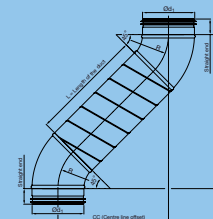

Pocket guide for making Offset calculations

To make Offset calculations easier we have made a pocket guide. Instead of using your time to measure and test the duct length you can use your guide. You can get your copy at your local branch office, or order it at: www.lindabventilation.com