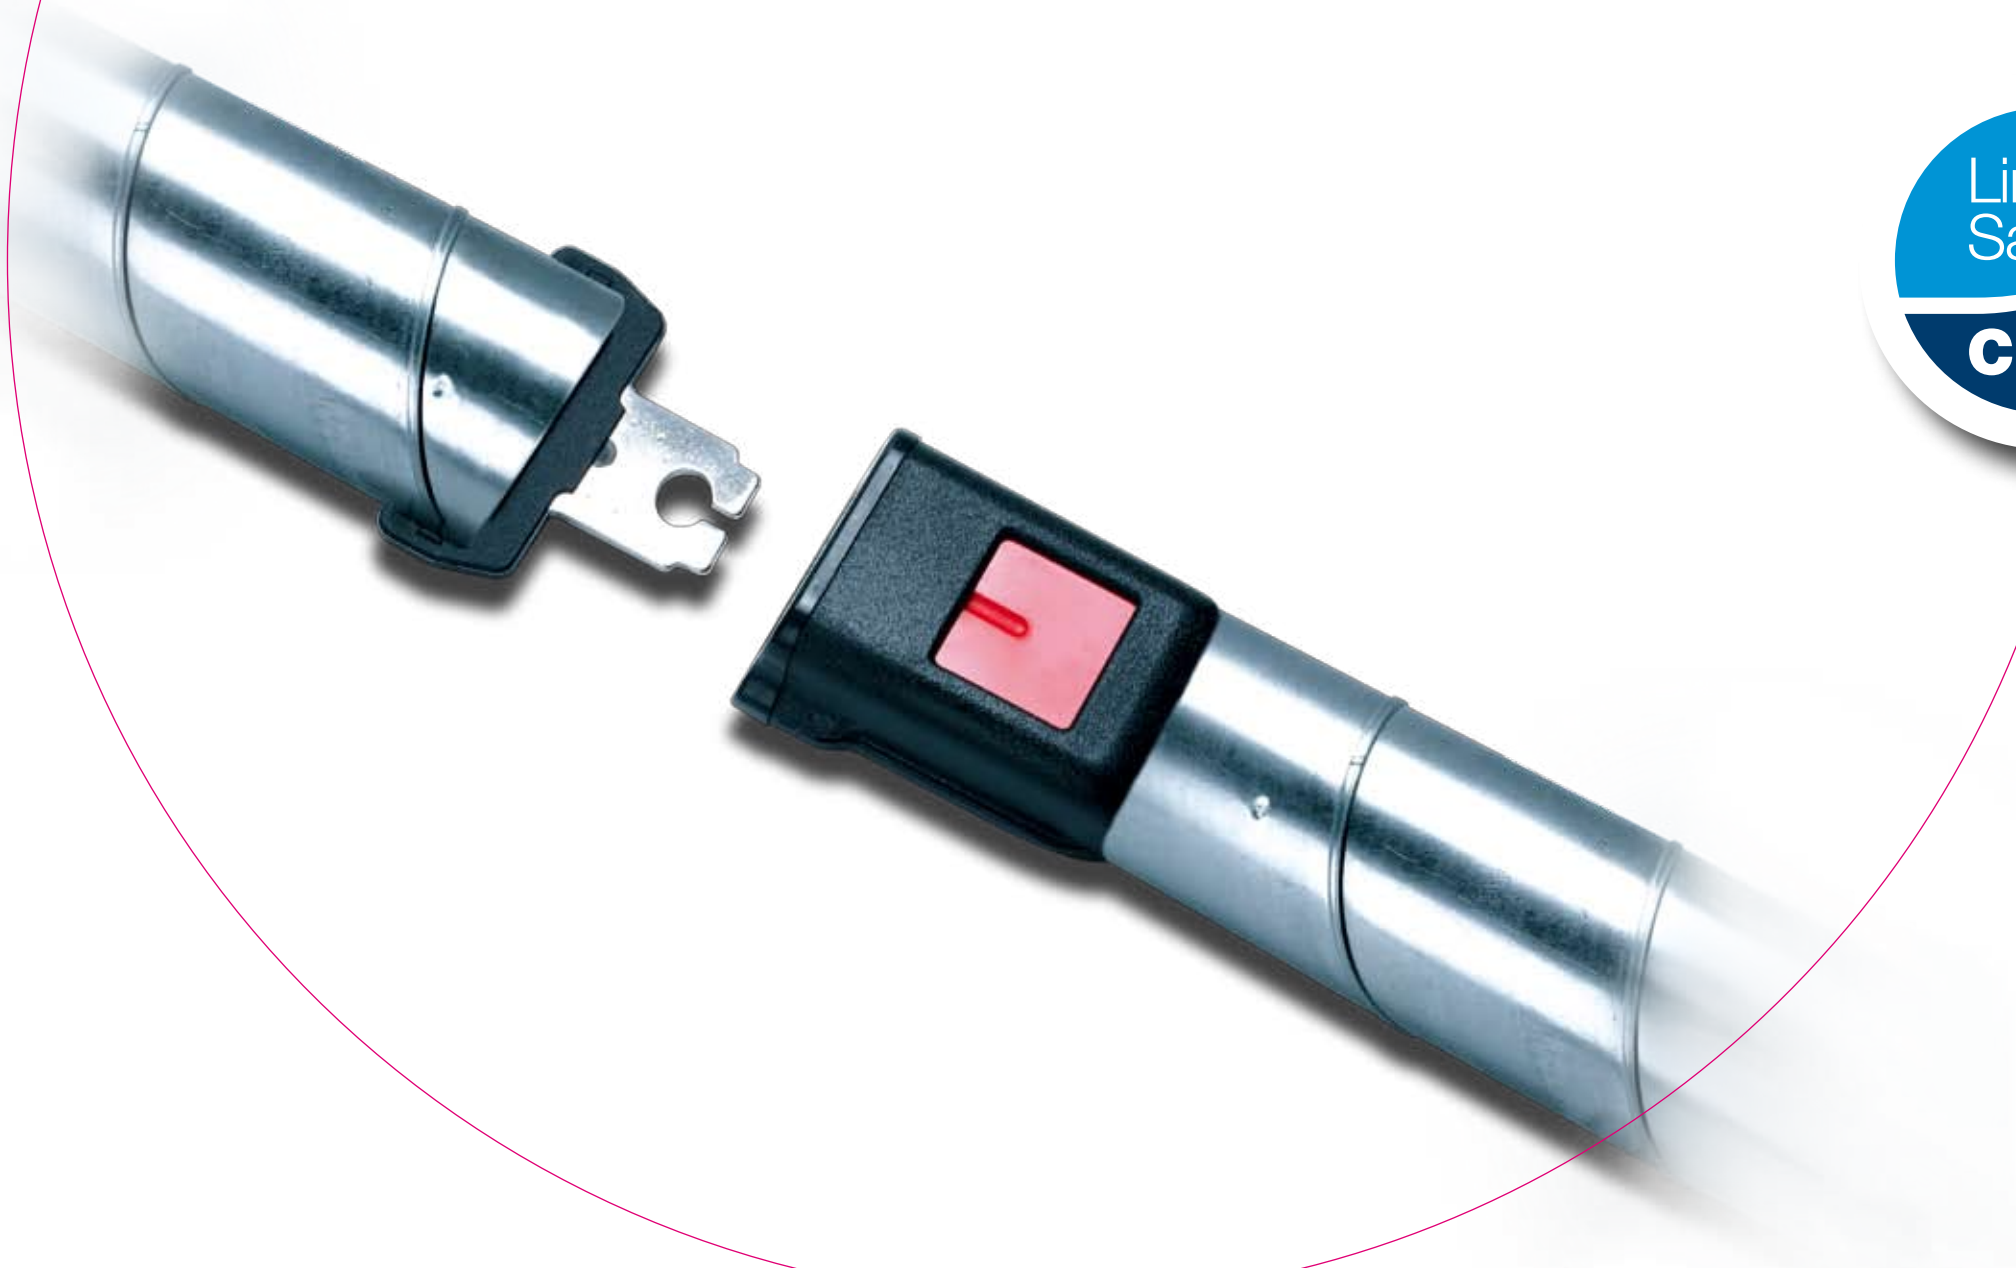

**A principle you
already know ...**