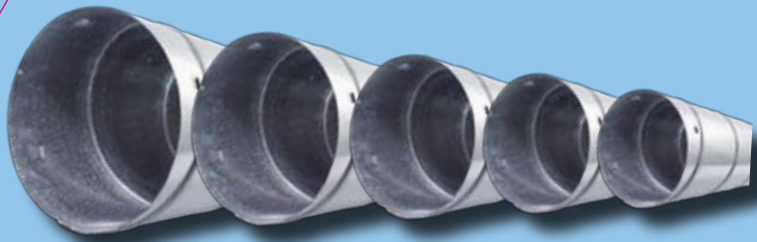

Bring installation to the highest level

Lindab Safe Click consists of a range of circular ducts and fittings.

The system is currently available in dimensions from \varnothing 80 mm - \varnothing 315 mm.