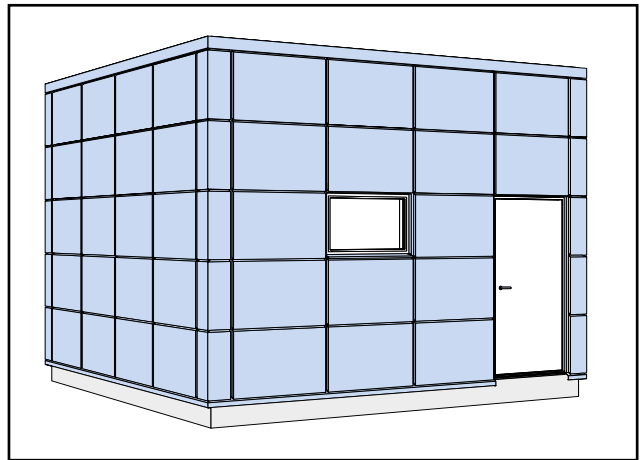

Designing

Depending on how the building is to be designed, facade cassette Premium or façade cassette Classic will suit your building in different ways.

Facade Cassette Premium

Facade Cassette Premium is an elegant and durable wall covering system. It can be used to cover the whole facade, or just parts of it. The click-design facilitates the installation and minimizes temperature tension between the cassettes. To simplify the installation each cassette-size has its own ID-number marked on the installation drawing as well as on the cassettes. The cassettes are designed with drip angle to prevent corrugation. The bottom surface is also provided with punched holes, to increase the ventilation. When the cassettes are assembled, all fastenings are hidden.

Facade Cassette Classic

Facade Cassette Classic is a basic way of creating an elegant wall surface. When the cassettes are assembled, the attachments of the screws are visible

Designing

This type of alignment can be made with both Facade Cassette Premium and Facade Cassette Classic.