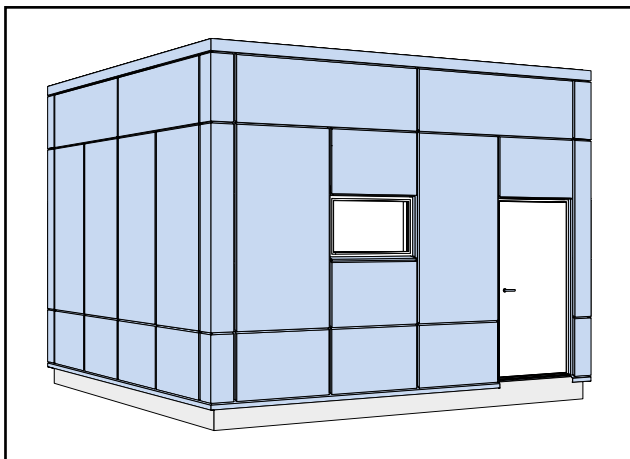

This type of alignment can be made with Facade Cassette Classic.