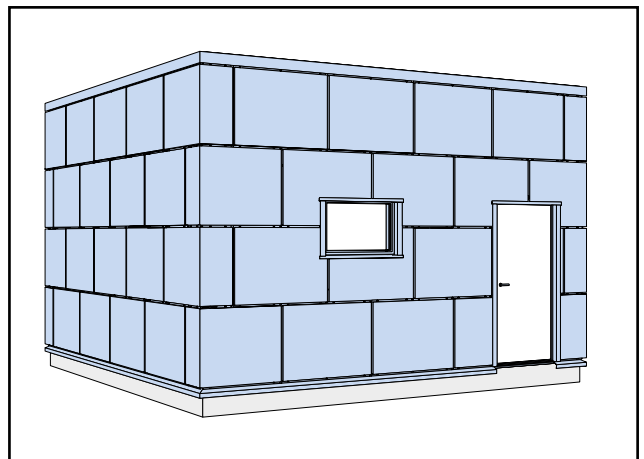

This type of alignment can be made with Facade Cassette Classic.