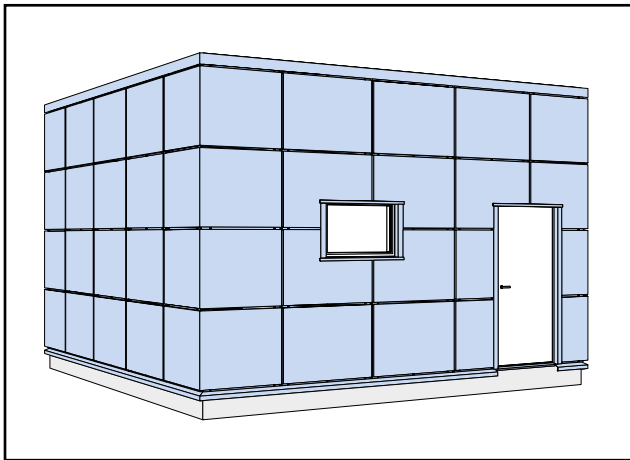

Designing

Depending on how the building is to be designed, facade cassette Premium or façade cassette Classic will suit your building in different ways.

Facade Cassette Premium

Facade Cassette Premium is an elegant and durable wall covering system. It can be used to cover the whole facade, or just parts of it. The click-design facilitates the installation and minimizes temperature tension between the cassettes. To simplify the installation each cassette-size has its own ID-number marked on the installation drawing as well as on the cassettes. The cassettes are designed with drip angle to prevent corrugation. The bottom surface is also provided with punched holes, to increase the ventilation. When the cassettes are assembled, all fastenings are hidden.

Facade Cassette Classic

Facade Cassette Classic is a basic way of creating an elegant wall surface. When the cassettes are assembled, the attachments of the screws are visible

Designing

This type of alignment can be made with both Facade Cassette Premium and Facade Cassette Classic.